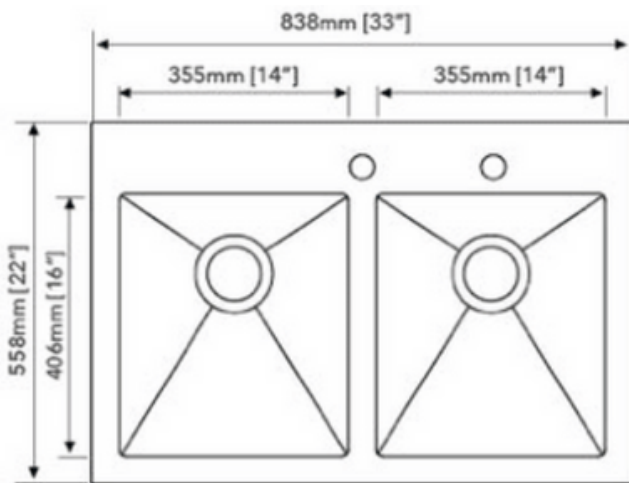

# STAINLESS STEEL SINK

SPECIAL ORDER

MODEL: SS-112-20-3322A0

DEPTH	GAUGE
9"	18

- Square 10 Degree Radius Dual Bowl Sink 50/50
- Dimensions: 33"x22"
- Material: SS304
- Finish: Brushed

Undercoated and Sound Pads

3-1/2" Drain Opening

Supplied with Fasteners

cUPC Certified

Disclaimer: Nerval makes every effort to provide accurate specification data. However, specification may change without notice. Please visit nerval website to see Nerval's terms and conditions.